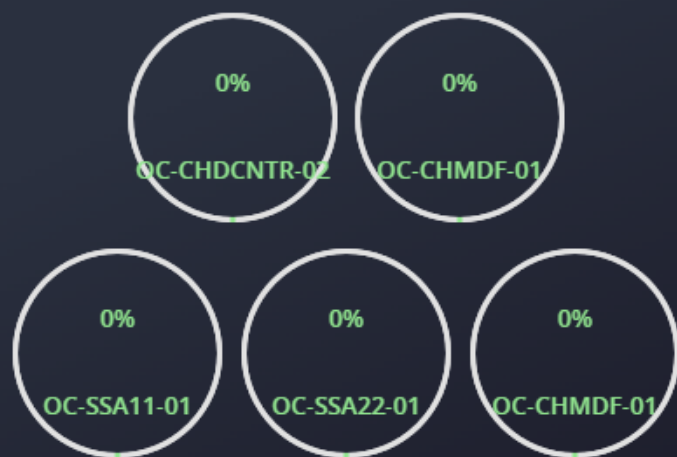

Customize Top5

Monitor Index : Interface Inbound Packet Loss Rate (%)

[Ring](#) [Line](#)

Time Range : Last Hour

Customize Top5

Monitor Index : Interface Inbound Packet Loss Rate (%)

[Ring](#) [Line](#)

Time Range : Today

Customize Top5

Monitor Index : Discarded Proportion of Output IP Datagrams (%)

[Ring](#) [Line](#)

Time Range : Last Hour

Customize TopN

Monitor Index Interface Transmitting Rate (bps) - Top 30

Time Range Today