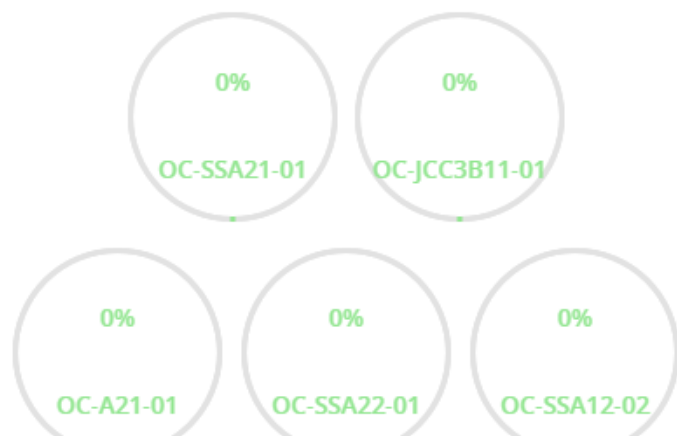

Customize Top5

Monitor Index : Interface Inbound Packet Loss Rate (%)

[Ring](#) [Line](#)

Time Range : Last Hour

Customize Top5

Monitor Index : Interface Inbound Packet Loss Rate (%)

[Ring](#) [Line](#)

Time Range : Today

Customize Top5

Monitor Index : Discarded Proportion of Output IP Datagrams (%)

[Ring](#) [Line](#)

Time Range : Last Hour

Customize TopN

Monitor Index Interface Transmitting Rate (bps) - Top 30

Time Range Today