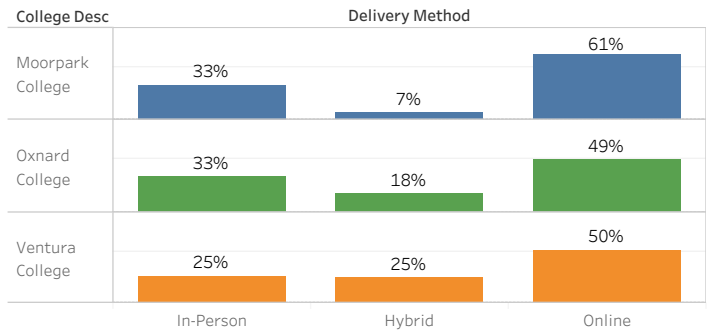

Total Active Enrollments (Percentage)