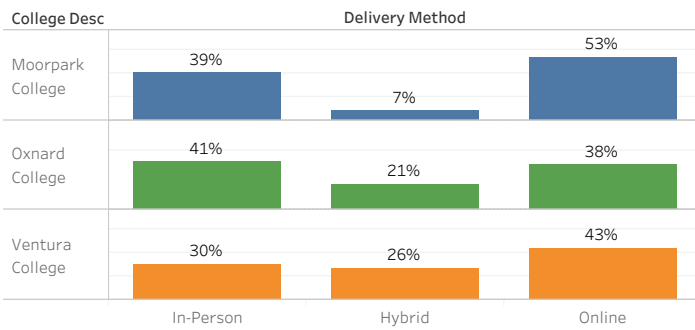

Total Sections (Percentage)