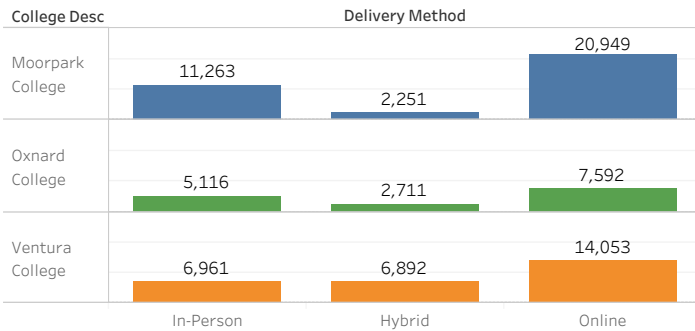

VCCCD Fall 2022 Enrollment Patterns Dashboard

Data current as of October 9, 2022

Waitlisted Enrollments

College Desc		In-Person	Hybrid	Online
Moorpark College	Percent	1%	2%	97%
	Waitlist Count	5	8	429
Oxnard College	Percent	0%	9%	91%
	Waitlist Count	0	8	79
Ventura College	Percent	0%	0%	100%
	Waitlist Count	0	0	146

College Desc ■ Moorpark College ■ Oxnard College ■ Ventura College

Note: Crosslisted sections are aggregated under the primary section.

In-Person = Course delivered in-person / face-to-face only. (No online..

Online = Course delivered online / distance education (Synchro..

Hybrid = Course delivered both in-person and online. (May be s..

Total Active Enrollments (Volume)