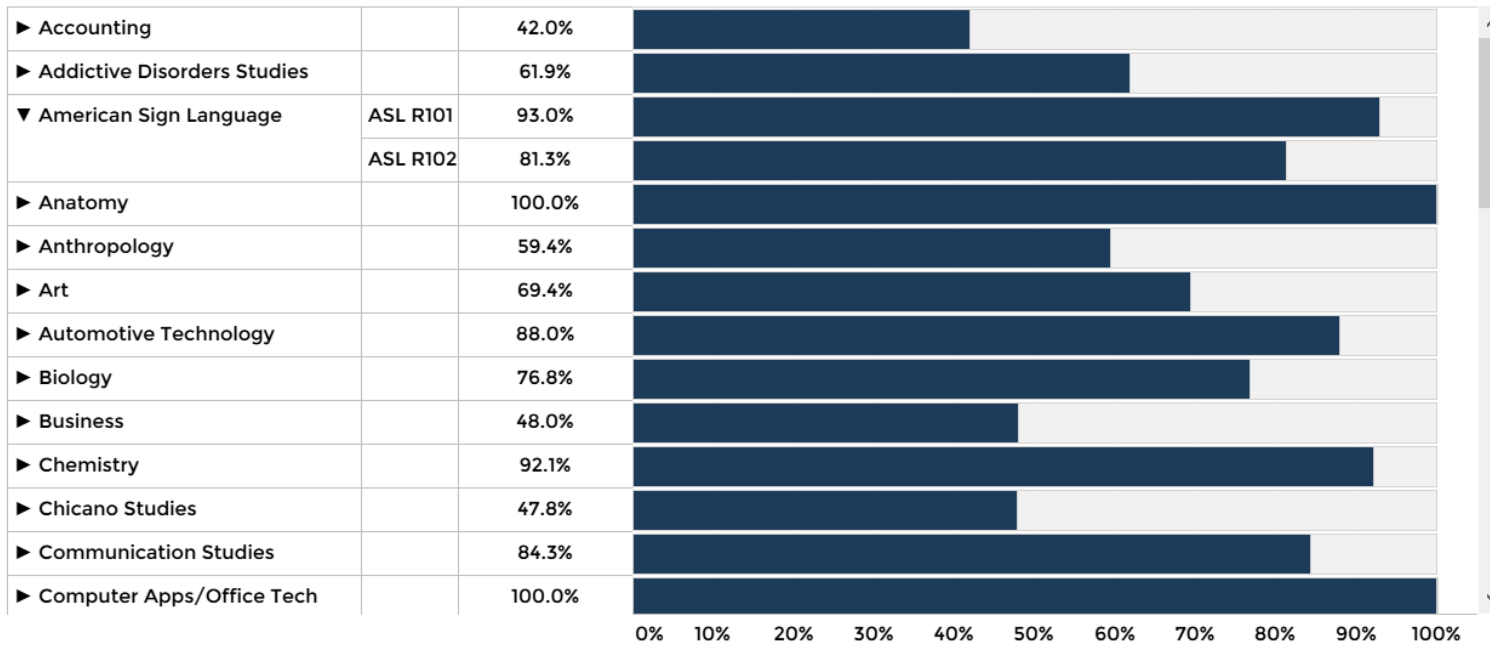

OVERALL FILL RATES BY DAY, DIVISION AND DISCIPLINE | ACADEMIC YEAR 2021-22

Click the drop-down arrow to expand sub-menu...

Crosstab Table
Actual Fill
by Days

Seat Management
by Discipline

Explore Division
Fill Rates by Days

Explore
Discipline
Max Fill Rates

Select Term
Summ...
Select Date
(All)
Select Disci..
(All)

DIVISION

- Career Education
- Library & Liberal ..
- Math/Science/H..
- Public Safety
- Student Services

Explore Discipline Max Fill Rates