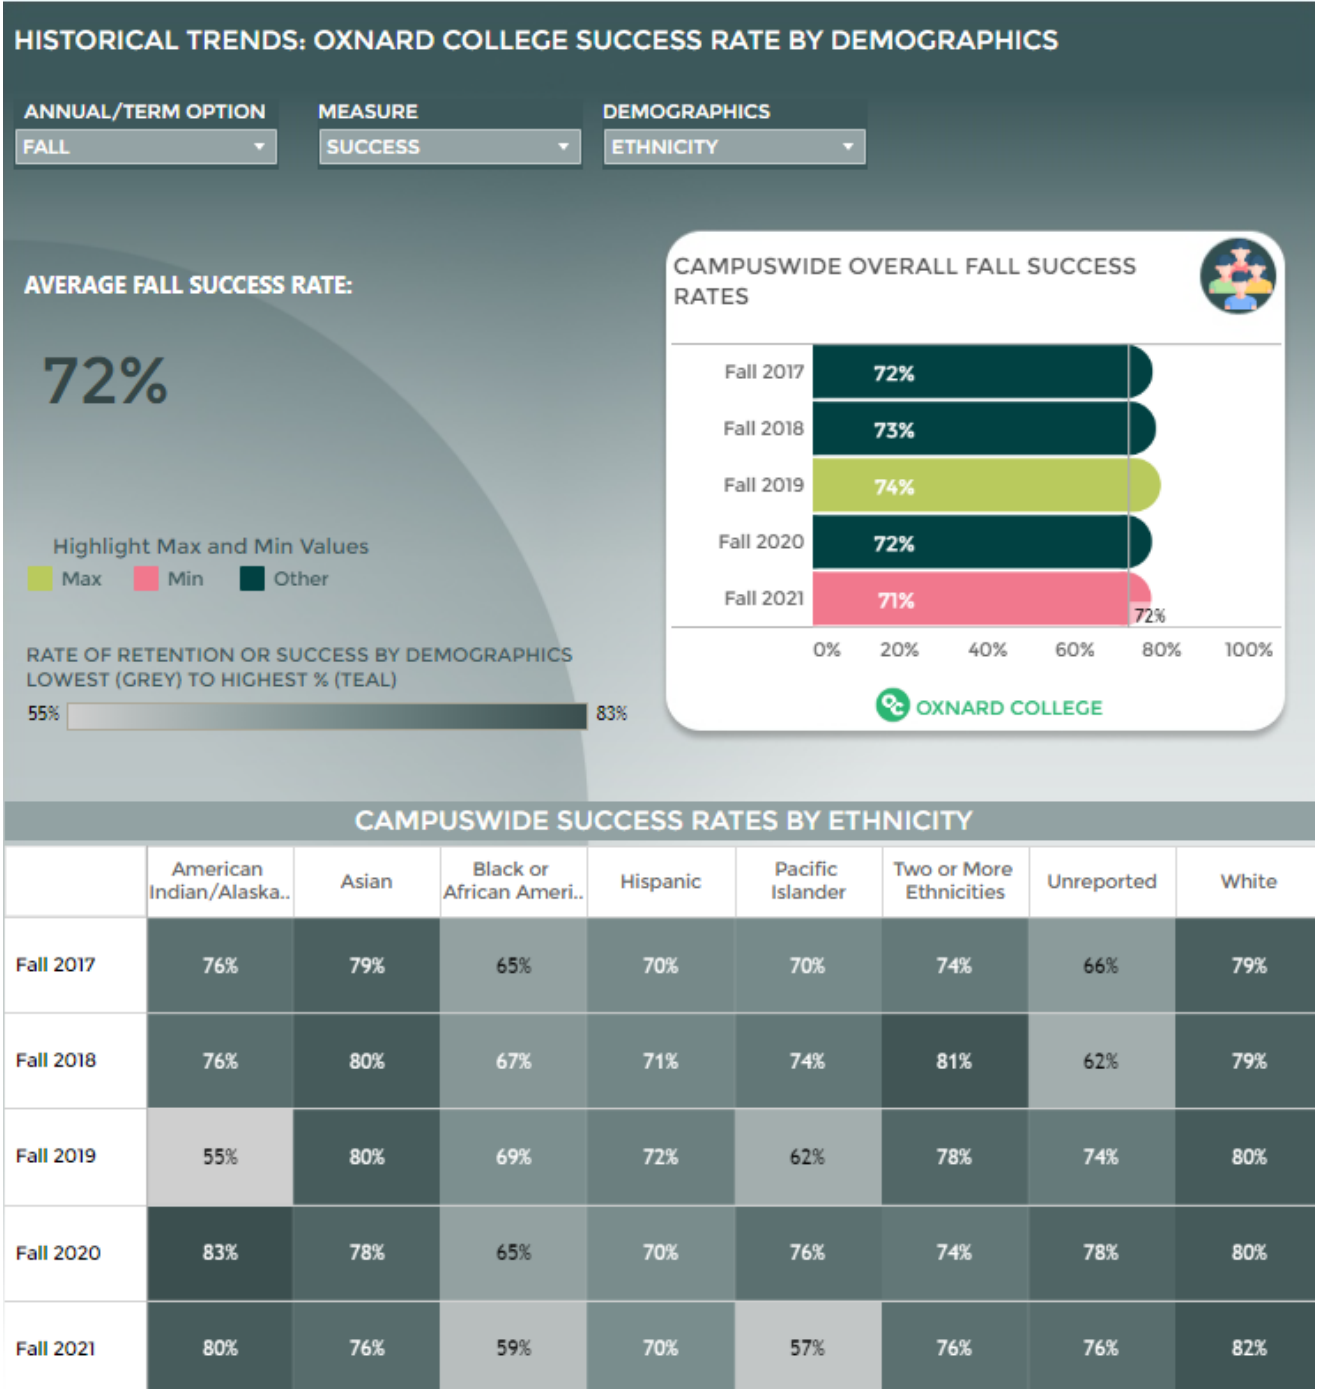

Student Success Metrics

Course Retention and Success

Institutional Effectiveness

Enrollment, Facts and Demographics

Student Success Metrics

Degrees, Certificates, and Transfer

Student Learning Outcomes

Program Review (Login Required)

Accreditation Status

U.S. Department of Education College Scorecard

Hispanic Serving Institution Designation

Educational Master Plan

Strategic Plan

IPEDS Reports

Historical Metrics Reports

Job Projections and Labor Market Resources