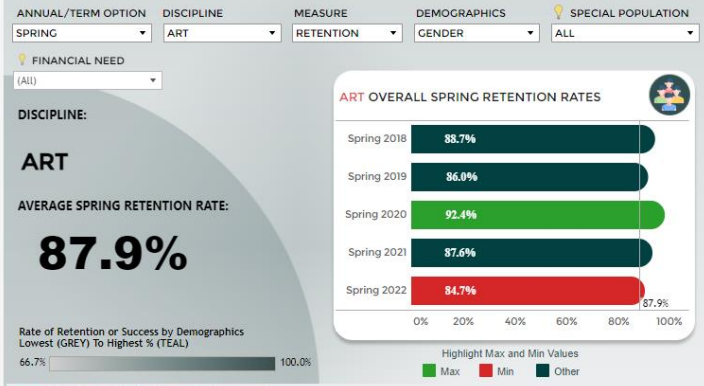

Preparers and Review Teams

[Click here to access Program Reviews \(PRC Team\)](#)

Click on the icons below to access the Program Review Data Dashboards

 <p><u>Enrollment</u></p>	 <p><u>Retention and Success</u></p>	 <p><u>Productivity</u></p>
 <p><u>Degrees/Certificates</u></p>	 <p><u>SLOs</u></p>	 <p>Student Services Data (update coming soon)</p>

HISTORICAL TRENDS: COURSE RETENTION RATES

HISTORICAL TRENDS: ART RETENTION RATES BY DEMOGRAPHICS

ART RETENTION RATES BY GENDER

	Female	Male	Unreported
Spring 2018	86.7%	90.6%	100.0%
Spring 2019	87.2%	84.4%	81.8%
Spring 2020	94.8%	89.0%	100.0%
Spring 2021	89.0%	86.3%	66.7%
Spring 2022	86.9%	81.5%	83.3%