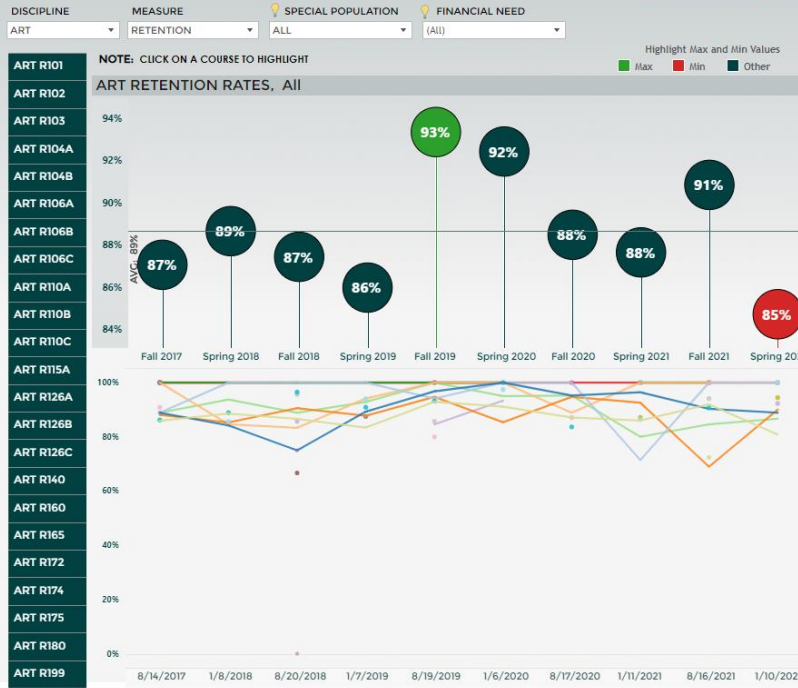

Preparers and Review Teams

[Click here to access Program Reviews \(PRC Team\)](#)

Click on the icons below to access the Program Review Data Dashboards

 <p><u>Enrollment</u></p>	 <p><u>Retention and Success</u></p>	 <p><u>Productivity</u></p>
 <p><u>Degrees/Certificates</u></p>	 <p><u>SLOs</u></p>	 <p>Student Services Data (update coming soon)</p>

HISTORICAL TRENDS: COURSE RETENTION RATES

HISTORICAL TRENDS: ART RETENTION RATES BY DEMOGRAPHICS

ART RETENTION RATES BY GENDER

	Female	Male	Unreported
Spring 2018	86.7%	90.6%	100.0%
Spring 2019	87.2%	84.4%	81.8%
Spring 2020	94.8%	89.0%	100.0%
Spring 2021	89.0%	86.3%	66.7%
Spring 2022	86.9%	81.5%	83.3%