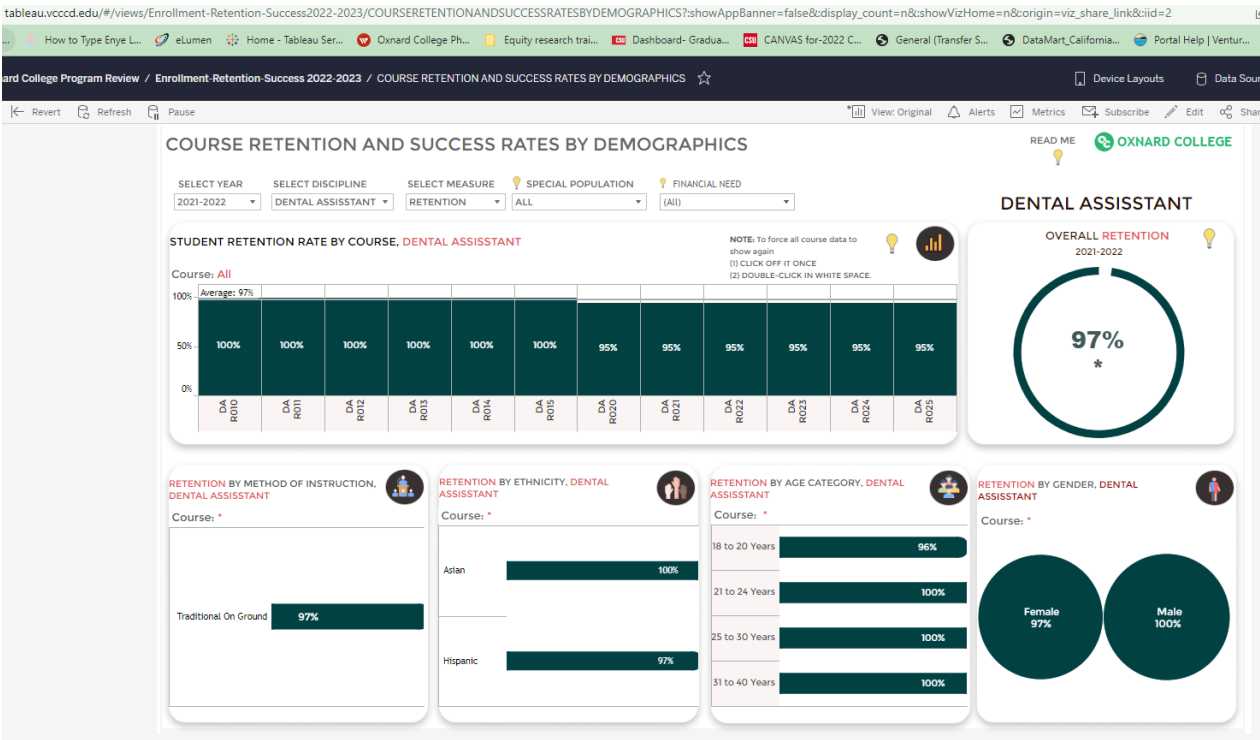

Preparers and Review Teams

[Click here to access Program Reviews \(PRC Team\)](#)

Click on the icons below to access the Program Review Data Dashboards

 <p><u>Enrollment</u></p>	 <p><u>Retention and Success</u></p>	 <p><u>Productivity</u></p>
 <p><u>Degrees/Certificates</u></p>	 <p><u>SLOs</u></p>	 <p>Student Services Data (update coming soon)</p>

HISTORICAL TRENDS: COURSE RETENTION RATES

HISTORICAL TRENDS: ART RETENTION RATES BY DEMOGRAPHICS

ART RETENTION RATES BY GENDER

	Female	Male	Unreported
Spring 2018	86.7%	90.6%	100.0%
Spring 2019	87.2%	84.4%	81.8%
Spring 2020	94.8%	89.0%	100.0%
Spring 2021	89.0%	86.3%	66.7%
Spring 2022	86.9%	81.5%	83.3%