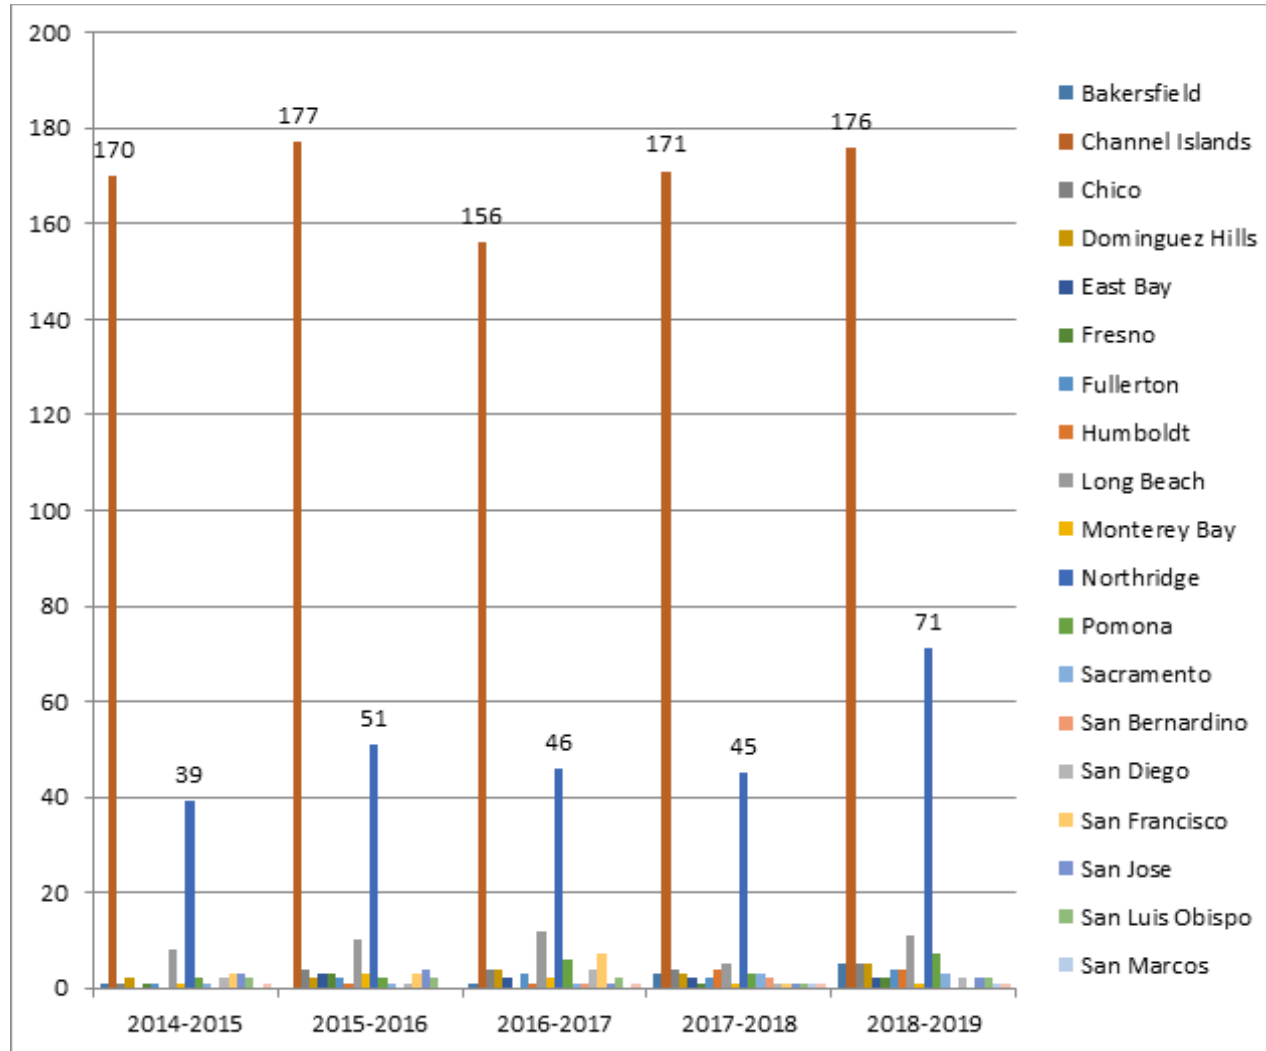

California State University Transfers from Oxnard College by Campus

Data Source: CalPASS Plus Launchboard