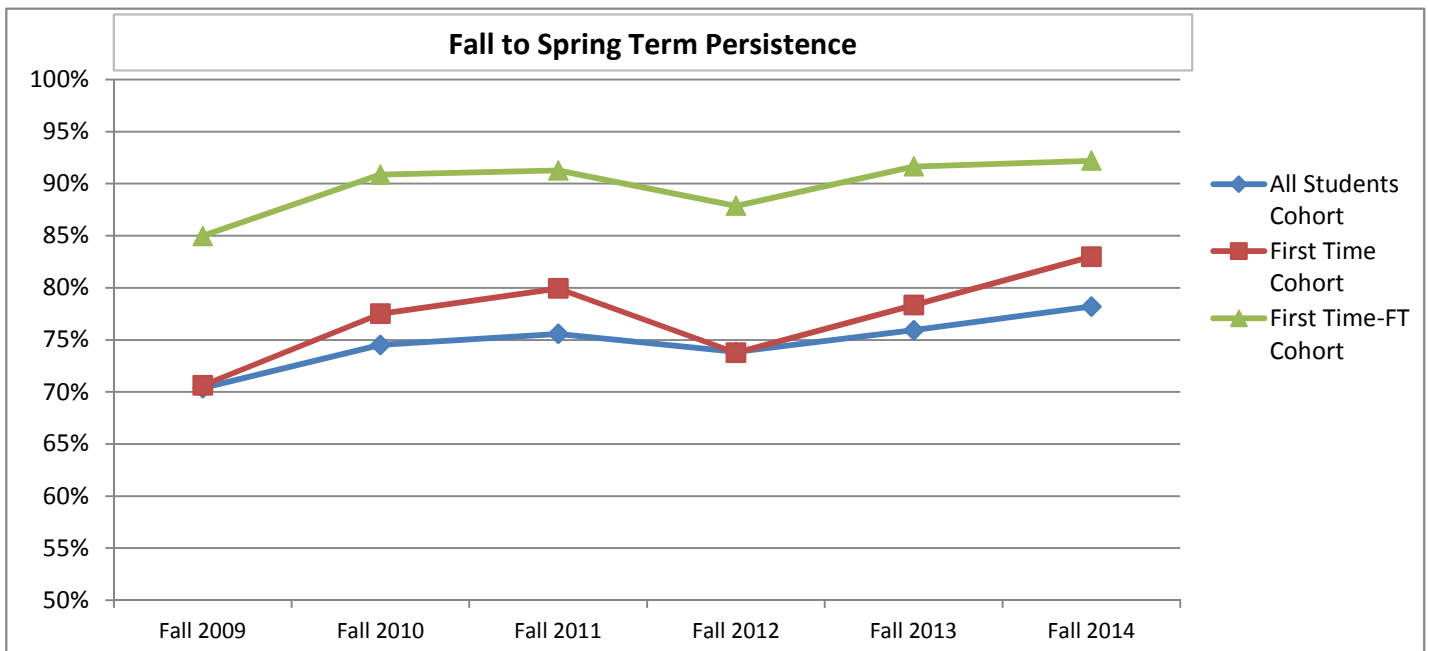

Oxnard College Term to Term Persistence

	Fall 2009	Fall 2010	Fall 2011	Fall 2012	Fall 2013	Fall 2014
All Students Cohort	70.4%	74.5%	75.6%	73.8%	75.9%	78.2%
First Time Cohort	70.6%	77.5%	79.9%	73.8%	78.3%	83.0%
First Time-FT Cohort	85.0%	90.9%	91.3%	87.9%	91.7%	92.2%

	Fall 2009	Fall 2010	Fall 2011	Fall 2012	Fall 2013	Fall 2014
All Students Cohort	55.3%	54.9%	59.2%	58.3%	61.8%	62.8%
First Time Cohort	55.8%	63.8%	63.2%	58.7%	63.2%	66.2%
First Time-FT Cohort	70.0%	79.4%	75.3%	73.6%	77.4%	76.2%