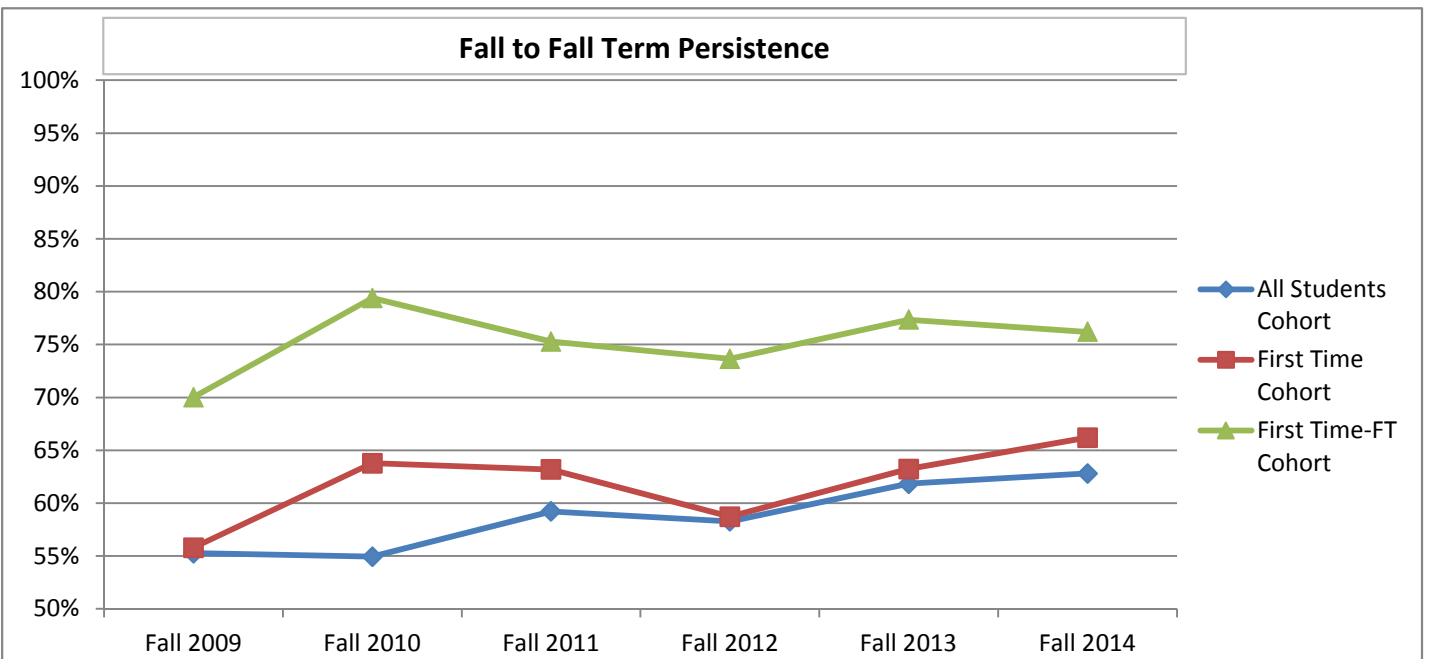

Oxnard College Term to Term Persistence

	Fall 2009	Fall 2010	Fall 2011	Fall 2012	Fall 2013	Fall 2014
All Students Cohort	70.4%	74.5%	75.6%	73.8%	75.9%	78.2%
First Time Cohort	70.6%	77.5%	79.9%	73.8%	78.3%	83.0%
First Time-FT Cohort	85.0%	90.9%	91.3%	87.9%	91.7%	92.2%