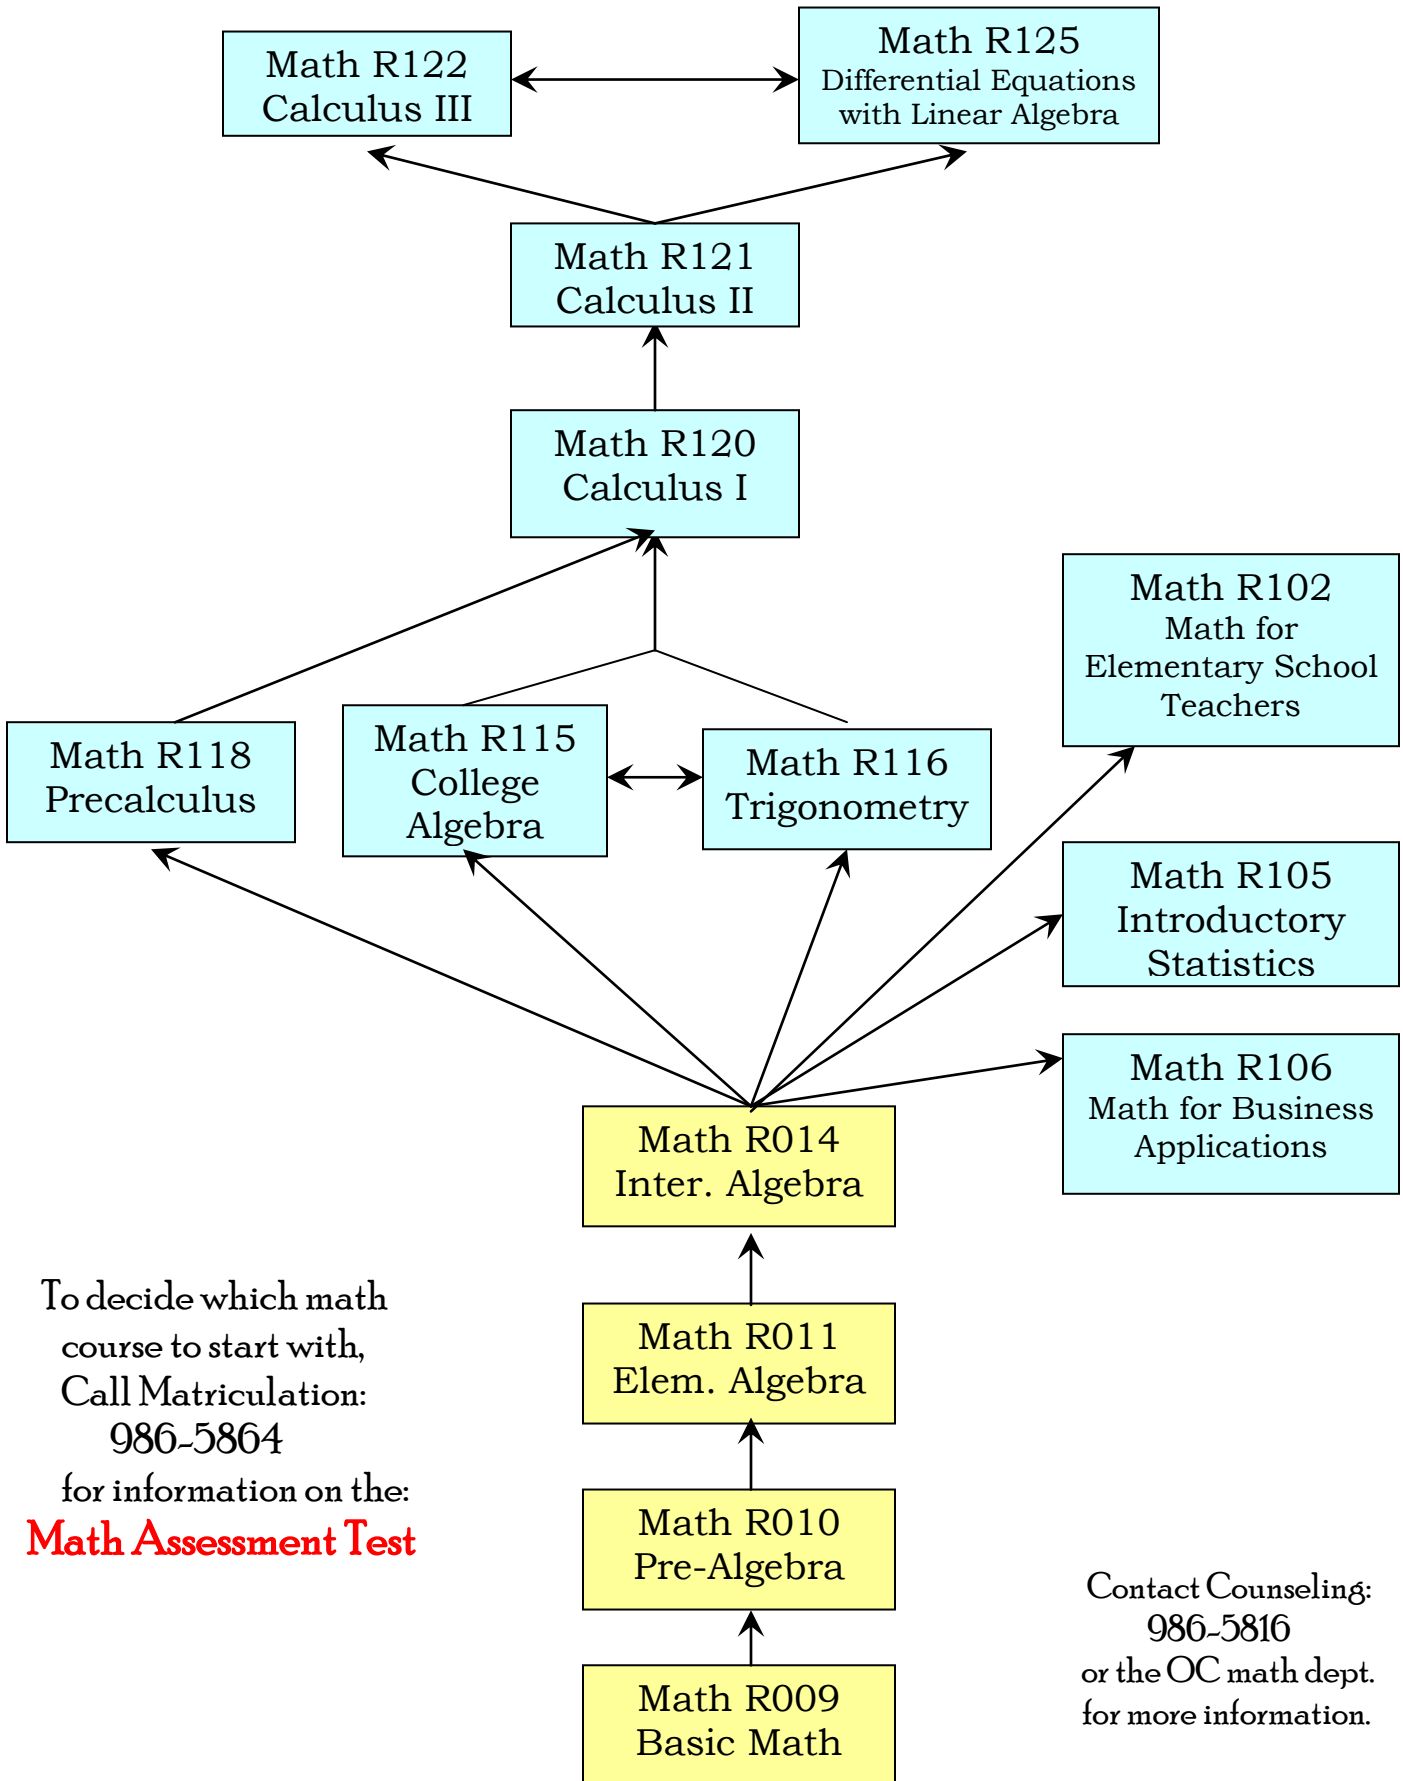

# Oxnard College Math Courses

To decide which math course to start with, Call Matriculation: 986-5864 for information on the: **Math Assessment Test**

Contact Counseling: 986-5816 or the OC math dept. for more information.